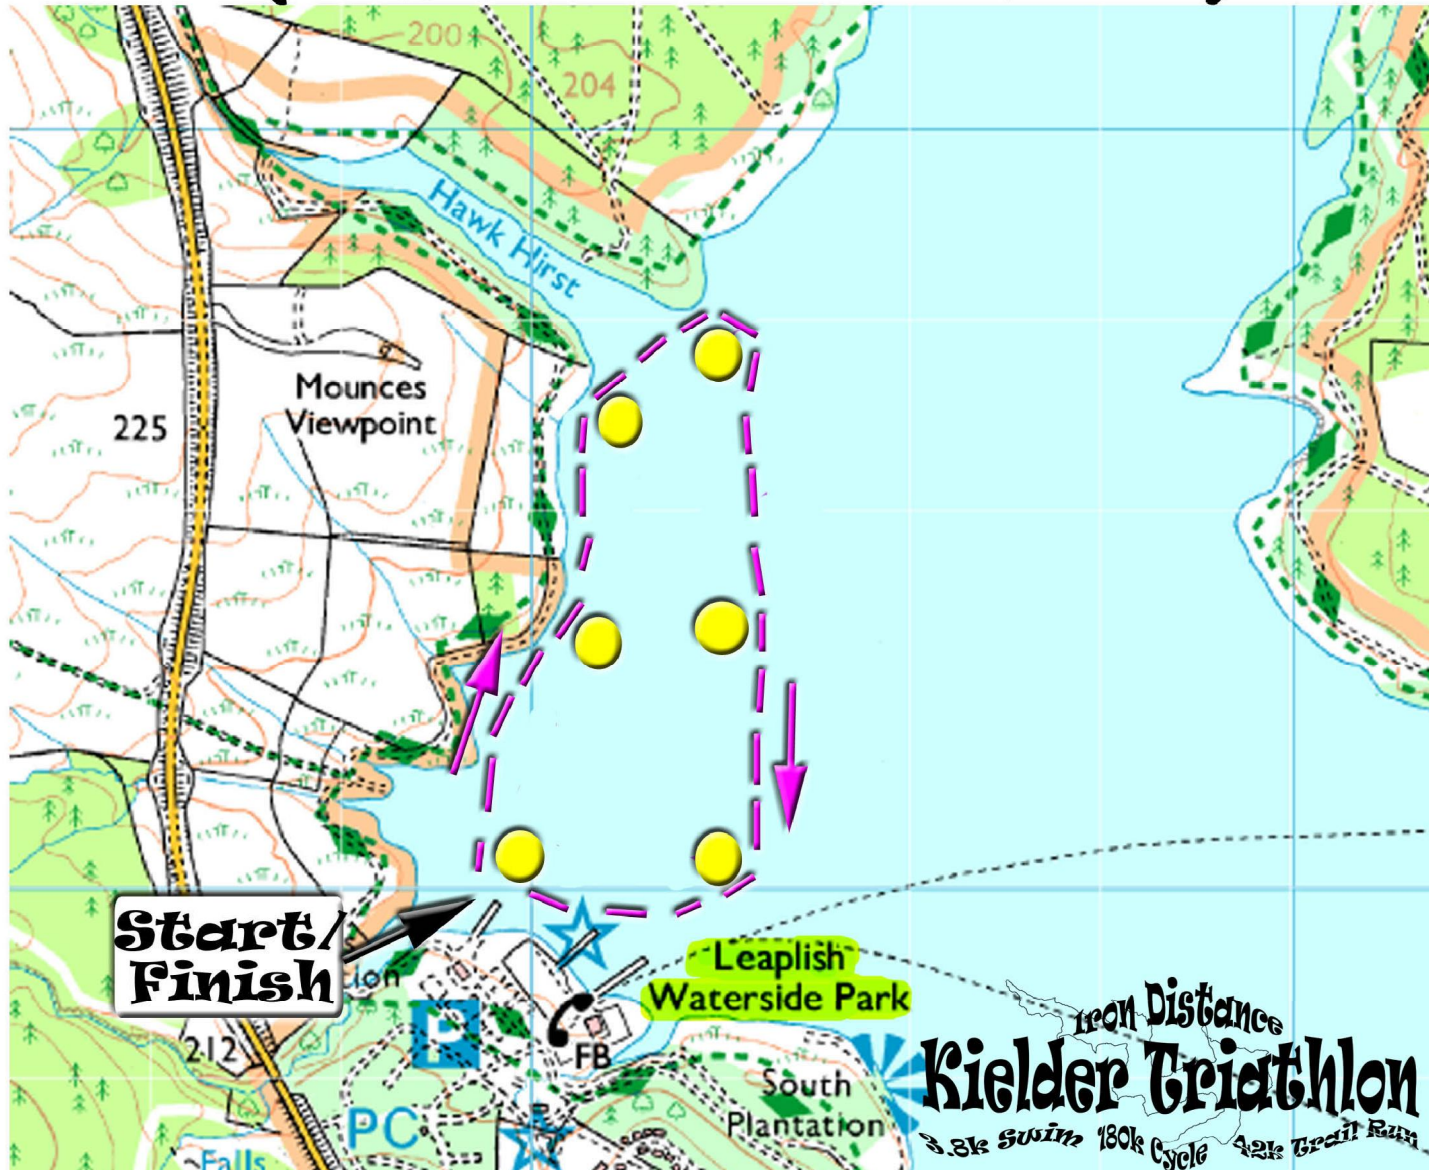

3.8k Swim Course

(2 x 1.9k circuits)

HIGH TERRAIN EVENTS